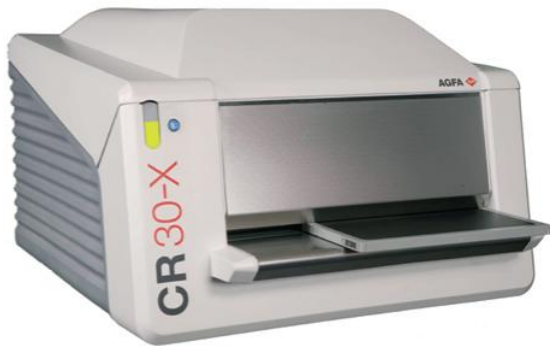

Digital Imaging Solutions for Your Practice

Blue Ridge X-Ray Company, Inc. has been a regional independent distributor since 1982 and has provided quality x-ray supplies, accessories, equipment and service. Blue Ridge X-Ray partners with Radiology groups in converting their outside reading accounts to digital with a complete line of office appropriate CR and DR solutions. Customer references are available upon request.